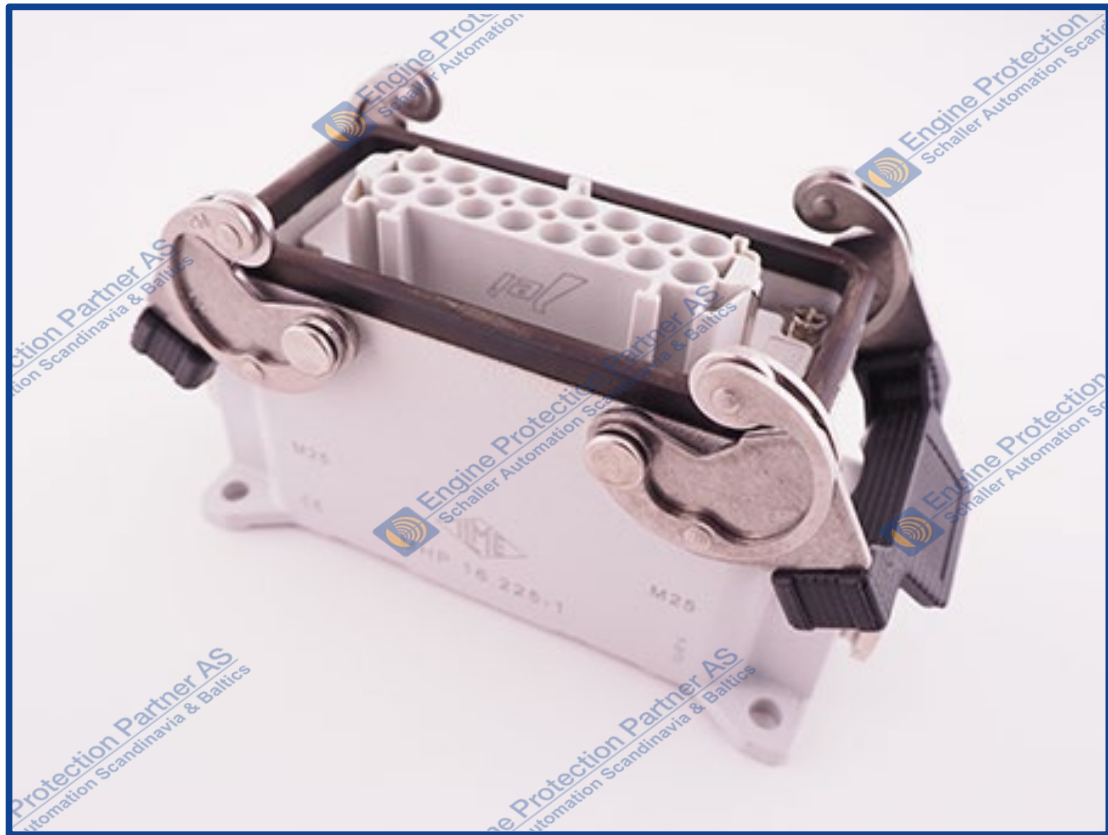

## Connection socket VN/93 10905

<b>Name of component:</b>	Connection socket VN/93
<b>Old part no.:</b>	10905
<b>New part no.:</b>	
<b>For model:</b>	All VN/93

### Export data:

<b>Material:</b>	Cast iron, plastic socket and clamps
<b>Country of origin:</b>	DE
<b>HS code:</b>	90 3190 00
<b>Dimensions (cm):</b>	14,25x5,8x6,75
<b>Net weight (g):</b>	470